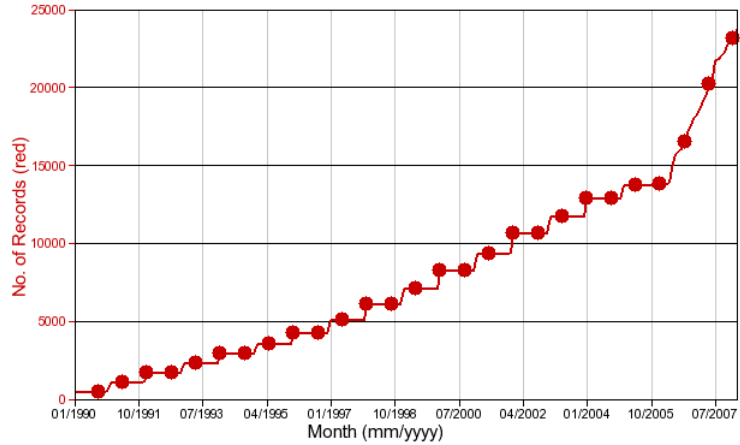

RACO

Generated by <http://archives.eprints.org/>