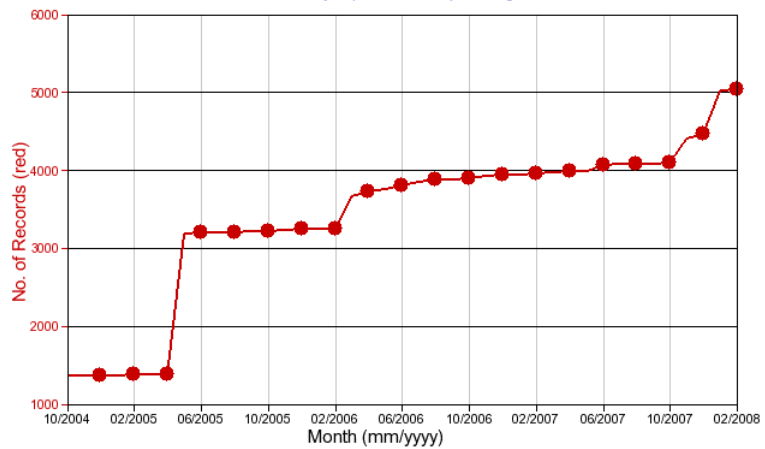

E-Prints Complutense

Generated by <http://archives.eprints.org/>