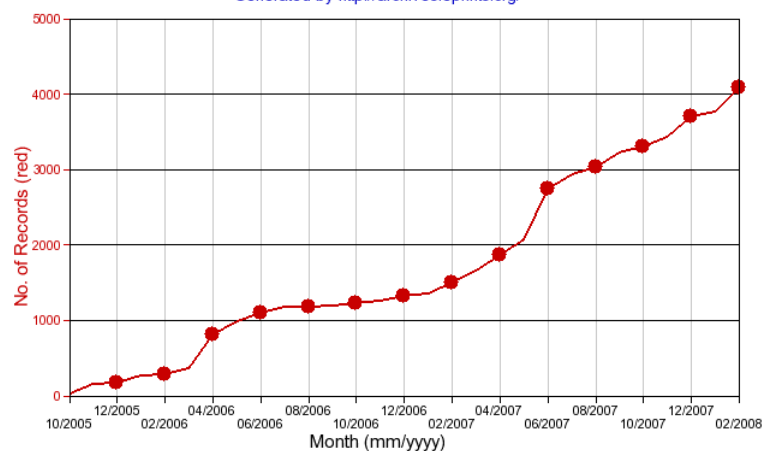

Revistes i Congressos UPC

Generated by <http://archives.eprints.org/>