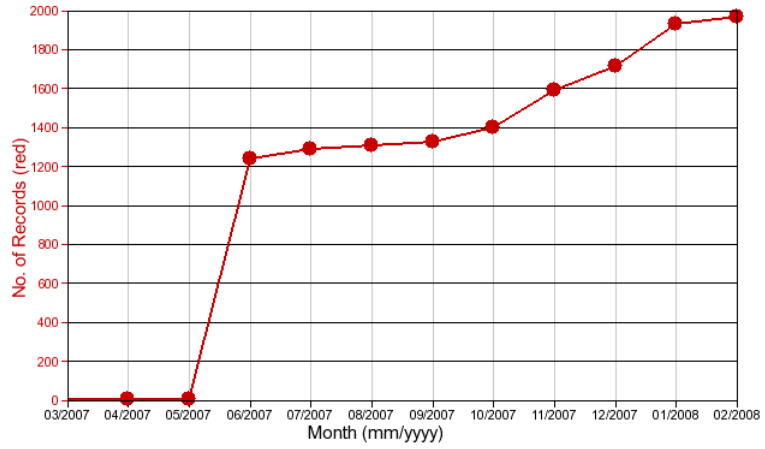

Treballs Acadèmic UPC

Generated by <http://archives.eprints.org/>