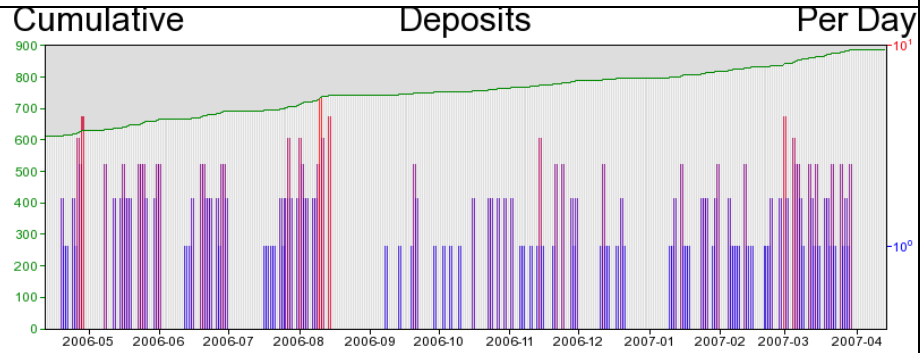

TDX

Generated by <http://archives.eprints.org/>