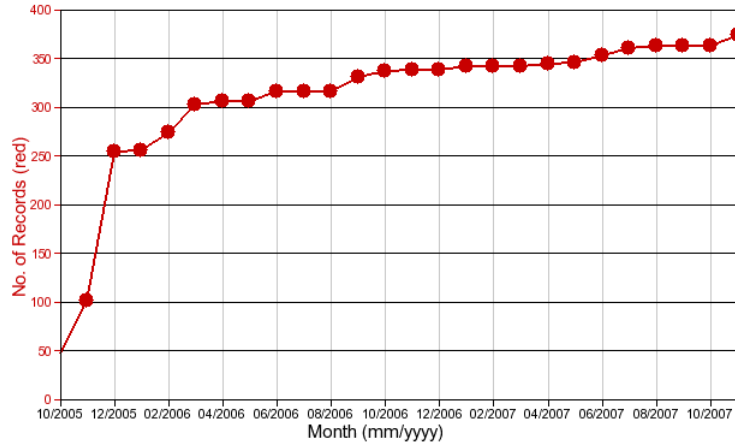

UDCSPACE. Universidade da Coruña

Generated by <http://archives.eprints.org/>